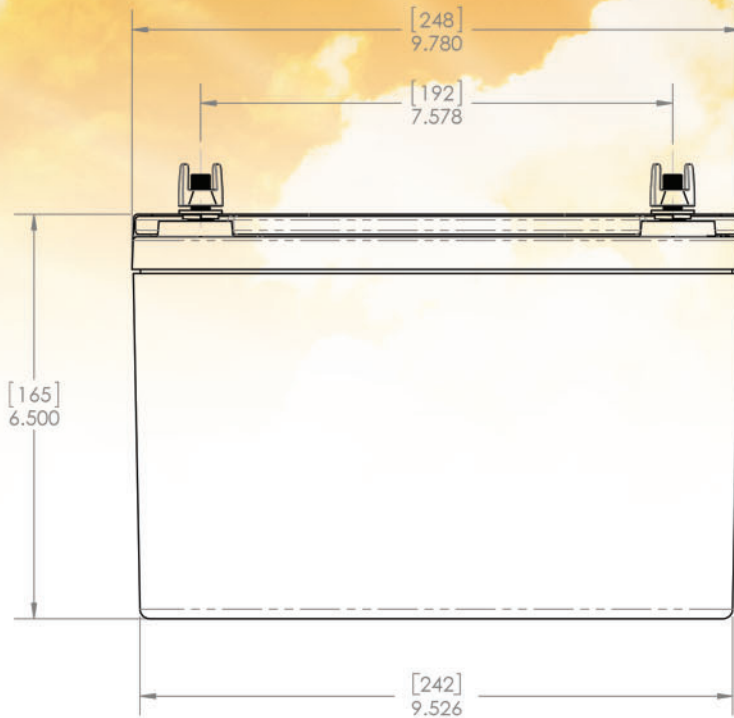

**SUPER
CAPACITY**

7035-34

AVAILABLE NOW AT DISTRIBUTORS

FAA-PMA

MAKE	MODEL
Alexandria	17-30, 17-30A, 17-31, 17-31A, 17-31TC, 17-31ATC
American Champion	7GCAA, 7GCBC, 7KCAB, 8KCAB
Cessna	177, 177A, 177B, 180A, 180B, 180C, 180D, 180E, 180F, 180G, 180H, 180J, 180K, 182A, 182B, 182C, 182D, 182E, 182F, 182G, 182H, 182J, 182K, 182L, 182M, 182N, 182P, 182Q, 185, 185A, 185B, 185C, 185D, 185E, A185E, A185F, A188A, A188B, 190, 195, 195A, 195B, 206, P206, P206A, P206B, P206C, P206D, P206E, U206, U206A, U206B, U206C, U206D, U206E, U206F, U206G, 207, 207A, T207, T207A, 210, 210B, 210C, 210D, 210E, 210F, 210G, 210H, 210J, 210K, T210F, T210G, T210H, T210J, T210K, T210L, T210M, T210N, T210R
CPAC, Inc.	112, 112B, 112TC, 112TCA, 114, 114A
Globe	GC-1A, GC-1B
Hawker Beechcraft	19A, B19, M19A, 23, A23, A23A, A23-19, A23-24, B23, C23, A24, A24R, B24R, C24R, E33, E33A, F33, F33A, F33C, G33, 35, 35-33, 35-A33, 35-B33, 35-C33, 35-C33A, A35, B35, C35, D35, E35, F35, G35, H35, J35, K35, M35, N35, P35, S35, V35, V35A, V35B, 36, A36, A36TC, B36TC, G36, 76
Maule	M-4-180V, M-5-180C, M-5-235C, M-6-180, M-6-235, M-7-235, M-7-235A, M-7-235B, M-7-235C, MT-7-260, M-7-260, M-7-260C, M-8-235, MT-7-235, MX-7-160, MX-7-160C, MX-7-180, MX-7-180A, MX-7-180B, MX-7-180C, MX-7-180AC, MXT-7-160, MXT-7-180, MXT-7-180A
Mooney	M20, M20A, M20B, M20C, M20D, M20E, M20F, M20G, M20J, M20K
Piper	PA-18, PA-18A, PA-18S, PA-18S-125, PA-18A-35, PA-18S-135, PA-18-150, PA-18A-150, PA-20, PA-20S, PA-20-115, PA-20S-115, PA-20-135, PA-20S-135, PA-22, PA-22-108, PA-22-135, PA-22S-135, PA-22-150, PA-22S-150, PA-22-160, PA-22S-160, PA-23, PA-23-160, PA-23-235, PA-23-250, PA-24, PA-24-250, PA-24-260, PA-24-400, PA-28-140, PA-28-150, PA-28-151, PA-28-160, PA-28-161, PA-28-180, PA-28-181, PA-28-201T, PA-28-235, PA-28-236, PA-28R-180, PA-28R-200, PA-28R-201, PA-28R-201T, PA-28RT-201, PA-28RT-201T, PA-30, PA-32-260, PA-32-300, PA-32-301, PA-32-301T, PA-32R-300, PA-32R-301, PA-32R-301T, PA-32RT-300, PA-32RT-300T, PA-34-200, PA-34-200T, PA-36-375, PA-39, PA-44-180, PA-44-180T

No STC's or modifications required for any of the models listed