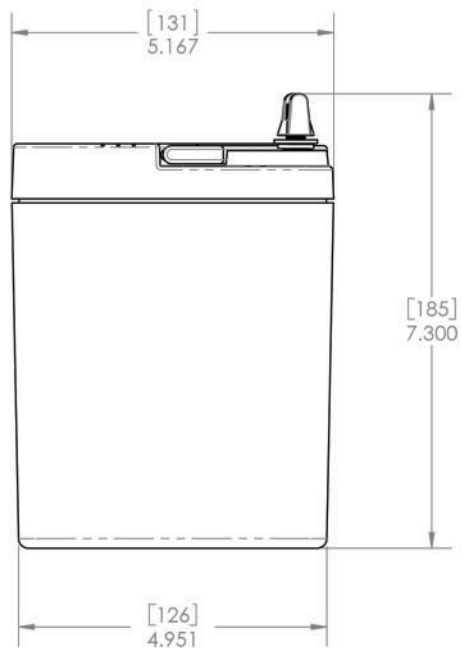

**SUPER
CAPACITY**

7035-34

AVAILABLE NOW AT DISTRIBUTORS

FAA-PMA

MAKE	MODEL
Alexandria	17-30, 17-30A, 17-31, 17-31A, 17-31TC, 17-31ATC
American Champion	7GCAA, 7GCBC, 7KCAB, 8KCAB
Cessna	177, 177A, 177B, 180A, 180B, 180C, 180D, 180E, 180F, 180G, 180H, 180J, 180K, 182A, 182B, 182C, 182D, 182E, 182F, 182G, 182H, 182J, 182K, 182L, 182M, 182N, 182P, 182Q, 185, 185A, 185B, 185C, 185D, 185E, A185E, A185F, A188A, A188B, 190, 195, 195A, 195B, 206, P206, P206A, P206B, P206C, P206D, P206E, U206, U206A, U206B, U206C, U206D, U206E, U206F, U206G, 207, 207A, T207, T207A, 210, 210B, 210C, 210D, 210E, 210F, 210G, 210H, 210J, 210K, T210F, T210G, T210H, T210J, T210K, T210L, T210M, T210N, T210R
CPAC, Inc.	112, 112B, 112TC, 112TCA, 114, 114A
Globe	GC-1A, GC-1B
Hawker Beechcraft	19A, B19, M19A, 23, A23, A23A, A23-19, A23-24, B23, C23, A24, A24R, B24R, C24R, E33, E33A, F33, F33A, F33C, G33, 35, 35-33, 35-A33, 35-B33, 35-C33, 35-C33A, A35, B35, C35, D35, E35, F35, G35, H35, J35, K35, M35, N35, P35, S35, V35, V35A, V35B, 36, A36, A36TC, B36TC, G36, 76
Maule	M-4-180V, M-5-180C, M-5-235C, M-6-180, M-6-235, M-7-235, M-7-235A, M-7-235B, M-7-235C, MT-7-260, M-7-260, M-7-260C, M-8-235, MT-7-235, MX-7-160, MX-7-160C, MX-7-180, MX-7-180A, MX-7-180B, MX-7-180C, MX-7-180AC, MXT-7-160, MXT-7-180, MXT-7-180A
Mooney	M20, M20A, M20B, M20C, M20D, M20E, M20F, M20G, M20J, M20K
Piper	PA-18, PA-18A, PA-18S, PA-18S-125, PA-18A-35, PA-18S-135, PA-18-150, PA-18A-150, PA-20, PA-20S, PA-20-115, PA-20S-115, PA-20-135, PA-20S-135, PA-22, PA-22-108, PA-22-135, PA-22S-135, PA-22-150, PA-22S-150, PA-22-160, PA-22S-160, PA-23, PA-23-160, PA-23-235, PA-23-250, PA-24, PA-24-250, PA-24-260, PA-24-400, PA-28-140, PA-28-150, PA-28-151, PA-28-160, PA-28-161, PA-28-180, PA-28-181, PA-28-201T, PA-28-235, PA-28-236, PA-28R-180, PA-28R-200, PA-28R-201, PA-28R-201T, PA-28RT-201, PA-28RT-201T, PA-30, PA-32-260, PA-32-300, PA-32-301, PA-32-301T, PA-32R-300, PA-32R-301, PA-32R-301T, PA-32RT-300, PA-32RT-300T, PA-34-200, PA-34-200T, PA-36-375, PA-39, PA-44-180, PA-44-180T

No STC's or modifications required for any of the models listed